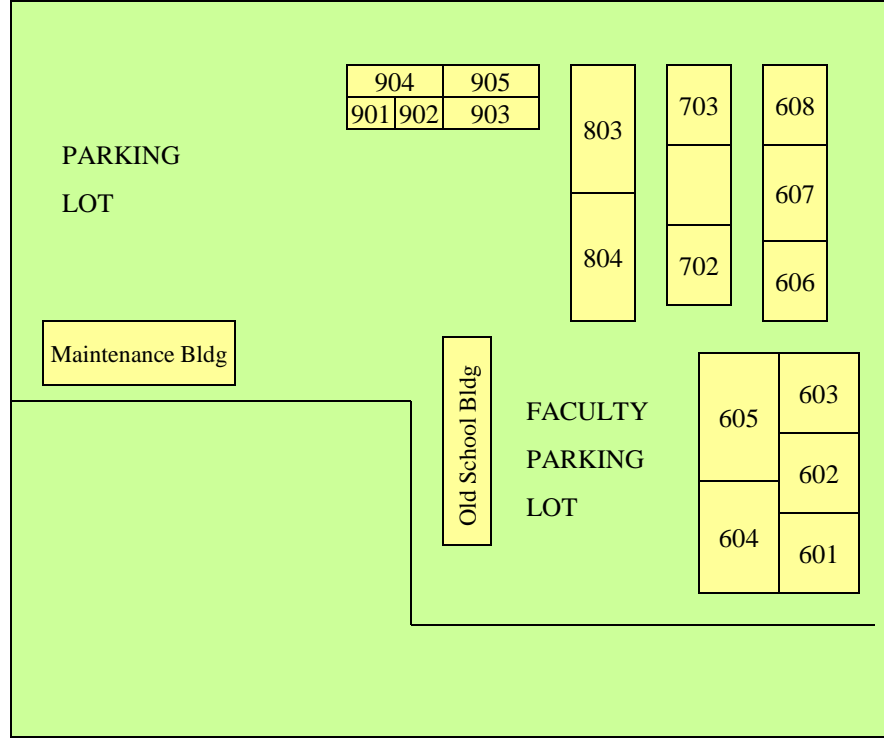

BLACKBURN ST

LINCOLN STREET

WATSONVILLE HIGH SCHOOL
250 E. BEACH STREET
WATSONVILLE, CA 95076
(831) 728-6390 FAX:(831) 761-6013

Click Address
to view the googlemap

Wildcatz Way

LINCOLN STREET

MAPLE STREET

MERCHANT STREET

TWO WAY E BEACH STREET

E BEACH STREET ONE WAY