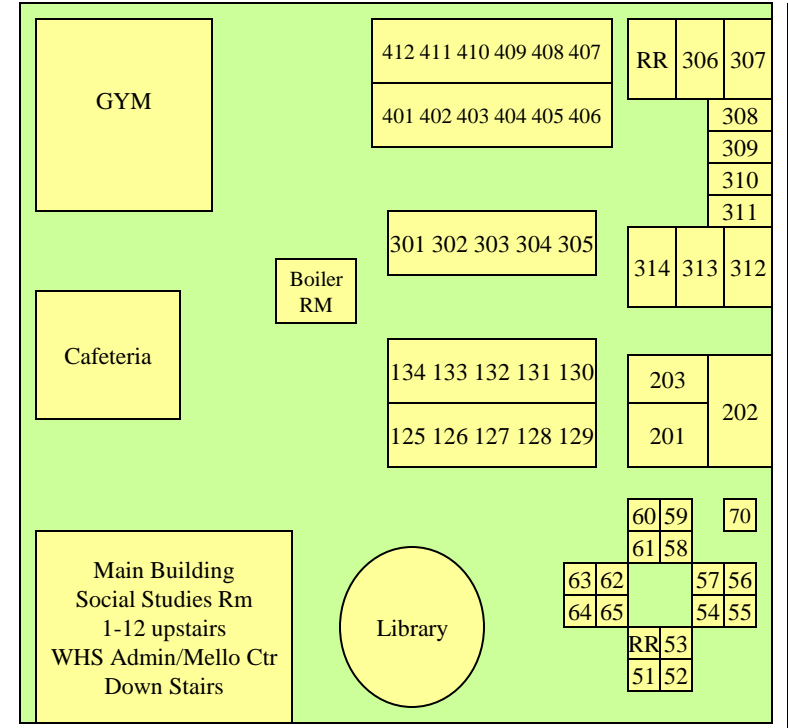

BLACKBURN ST

LINCOLN STREET

WATSONVILLE HIGH SCHOOL
250 E. BEACH STREET
WATSONVILLE, CA 95076
(831) 728-6390 FAX:(831) 761-6013

Click Address
to view the googlemap

Wildcatz Way

LINCOLN STREET

MAPLE STREET

MERCHANT STREET

TWO WAY E BEACH STREET

E BEACH STREET ONE WAY